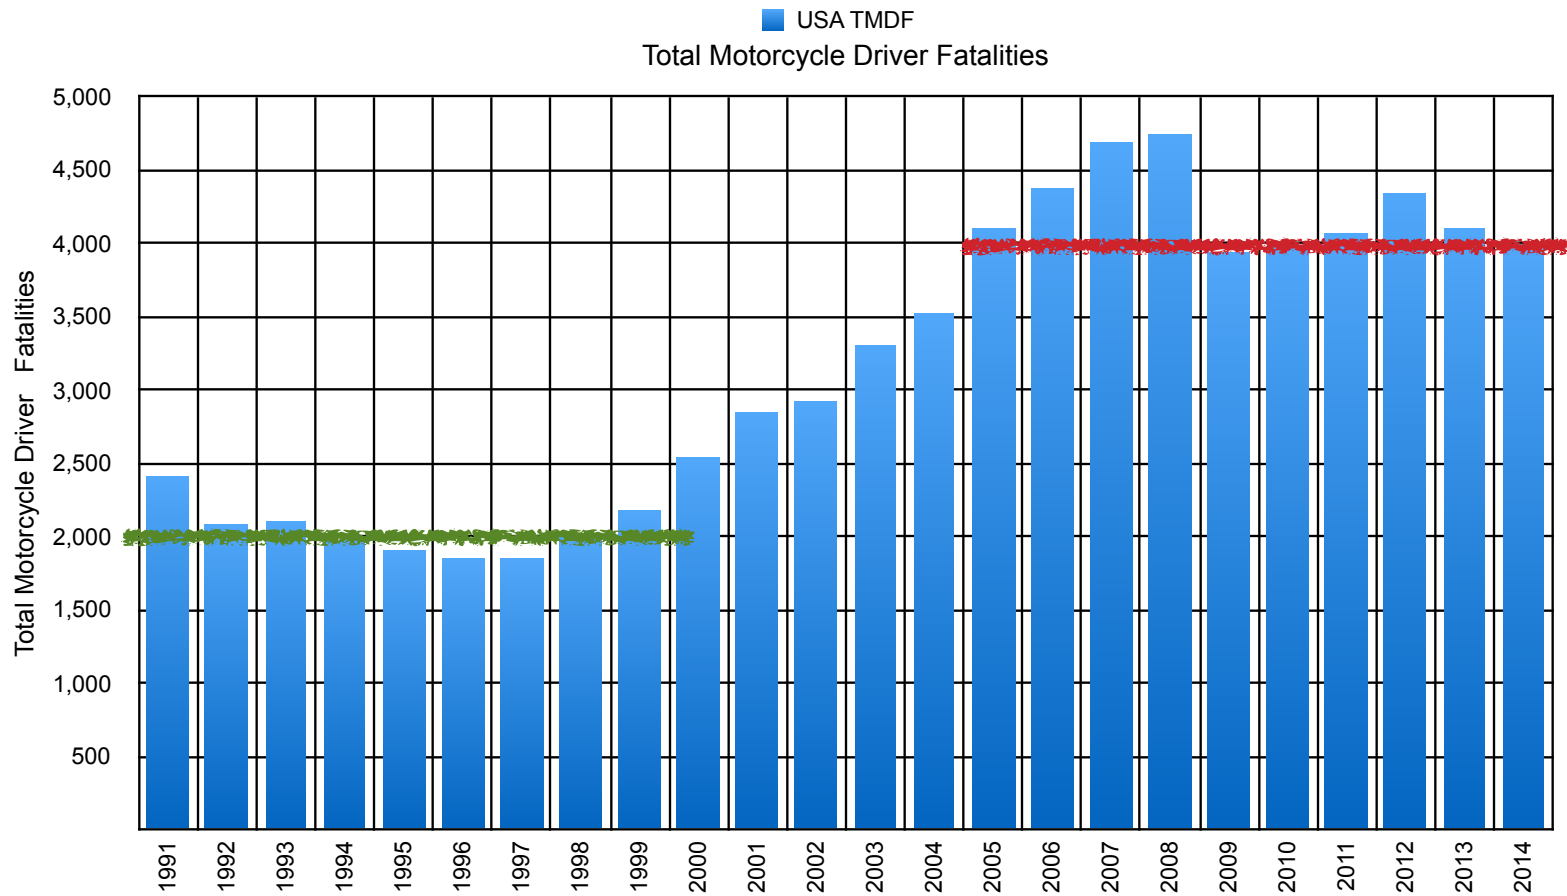

# USA Total Two-Wheeled-Street Motorcycle Driver Fatalities changed from **2000** per year to **4000** per year

This simple chart indicates there is a problem with managing the danger of driving motorcycles in the USA.